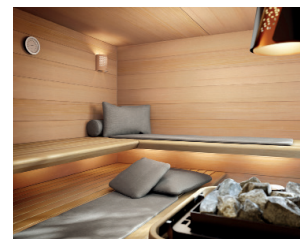

Ash Thermo

Hemlock Panel

MV Interior Panelling

ADDITIONAL EQUIPMENT OPTIONS

ROMEO and JULIET
Sauna Pendant Lights

NOOA Luminaire

MAYLA Sauna Light

MOLLIS® Sauna Pillows & Mats

TARAS OUTDOOR SAUNA

FLOOR PLAN EXAMPLES

		Width 190 cm (75")	Width 238 cm (94")	Width 238 cm (94")
	Option straight bench	<p>TARAS 190/190 (75" / 75") straight bench</p>	<p>TARAS 190/238 (75" x 94") straight bench</p>	<p>TARAS 238/238 (94" x 94") straight bench</p>
	Option L-shaped bench		<p>TARAS 190/238 (75" x 94") L-shaped bench</p>	<p>TARAS 238/238 (94" x 94") L-shaped bench</p>
Option insulating glass front outside	Option straight bench	<p>TARAS 190/190 (75" x 75") straight bench</p>	<p>TARAS 190/238 (75" x 94") straight bench</p>	<p>TARAS 238/238 (94" x 94") straight bench</p>
	Option L-shaped bench		<p>TARAS 190/238 (75" x 94") L-shaped bench</p>	<p>TARAS 238/238 (94" x 94") L-shaped bench</p>